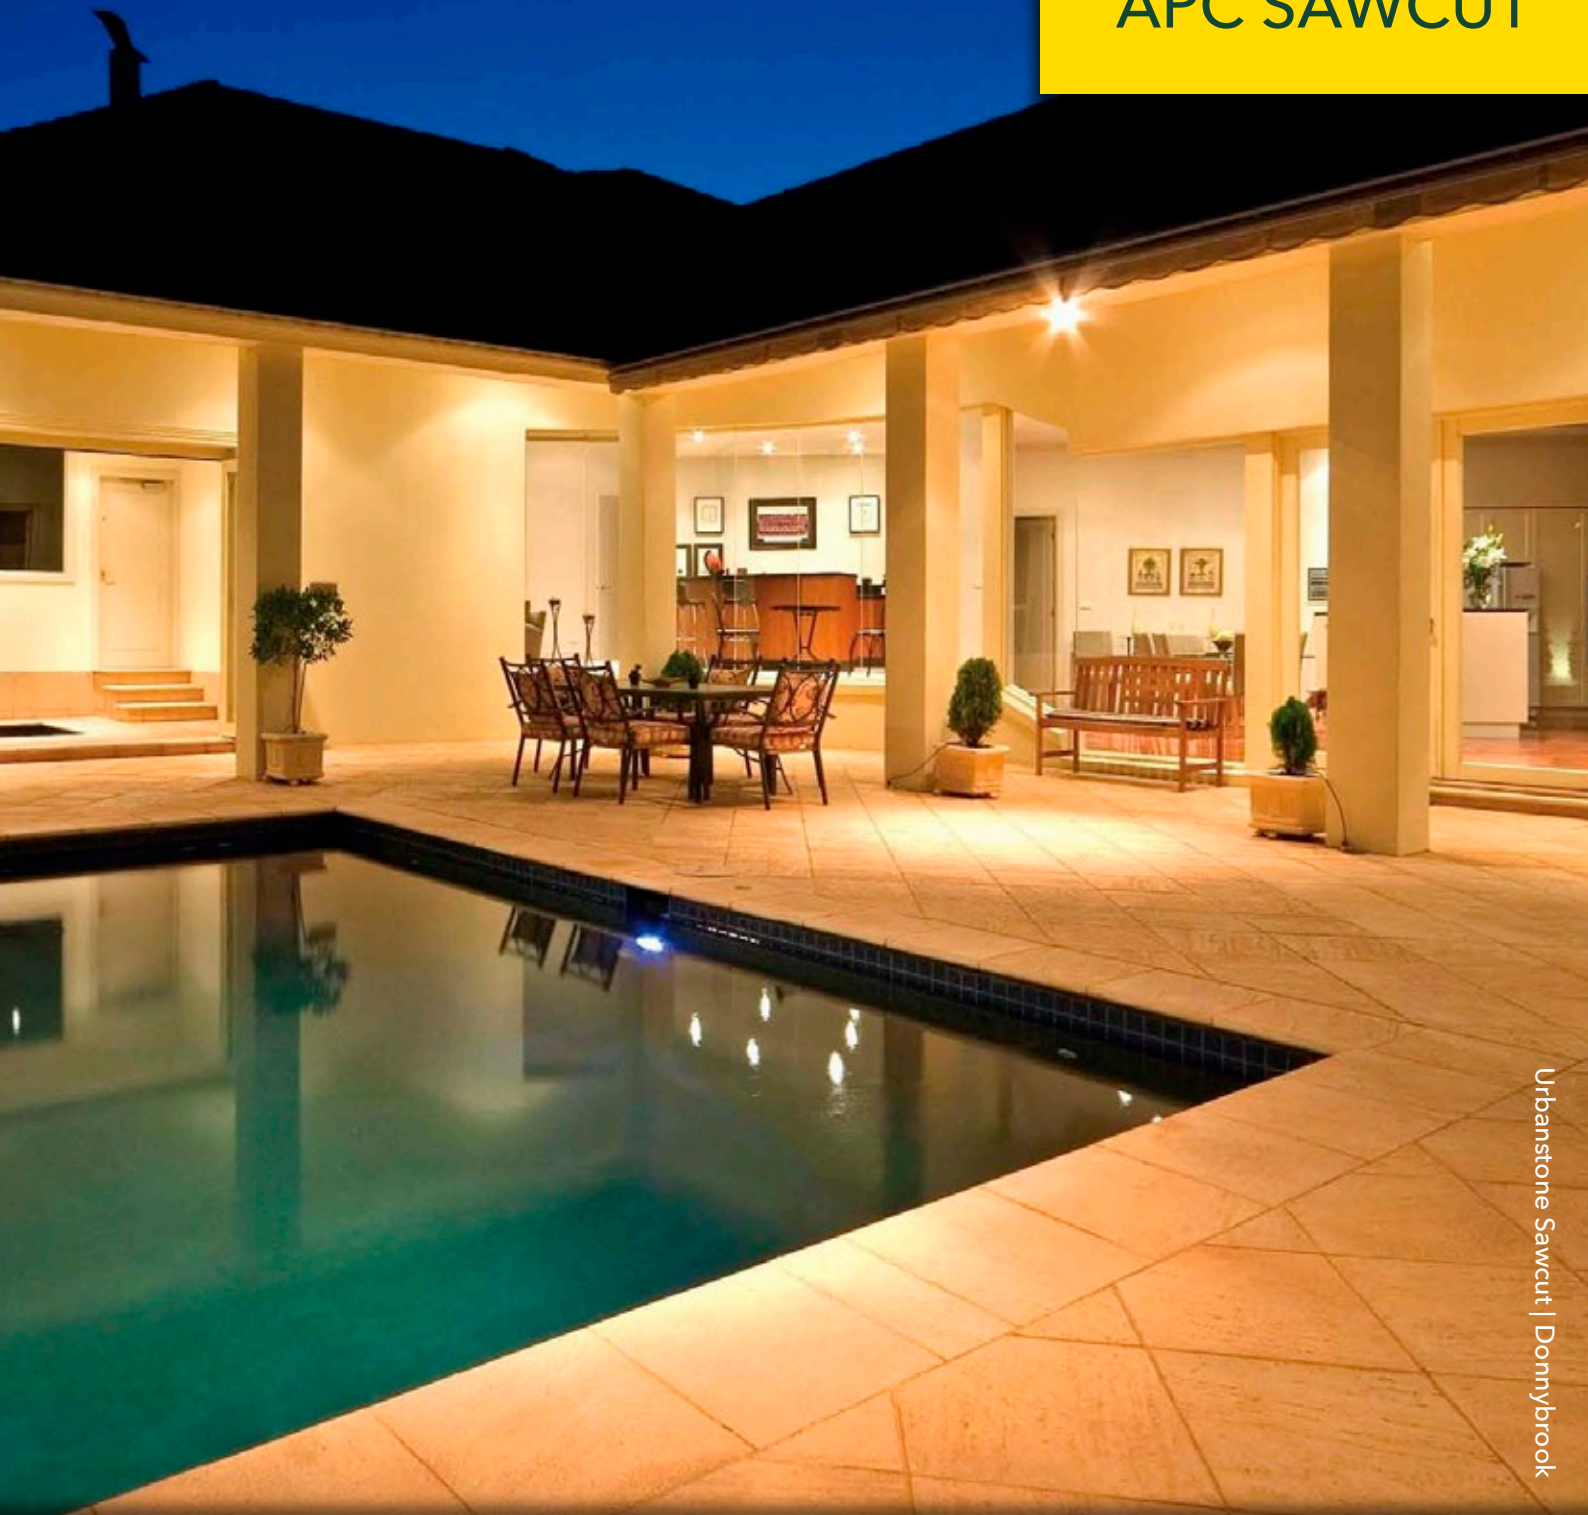

APC SAWCUT

Urbanstone Sawcut | Donnybrook

1800 191 131
australianpaving.com

Features

- Timeless and natural
- Slip resistant
- Durable and hardwearing
- Natural colours and textures
- Stain resistant

Suitable for

- Indoor or outdoor
- Pool Safe
- Courtyards, entertaining areas and patios
- Garden paths, stepping stones and walkways

Colour range*

Limestone

New Yorker

Donnybrook

*Colours are an indication only and may differ