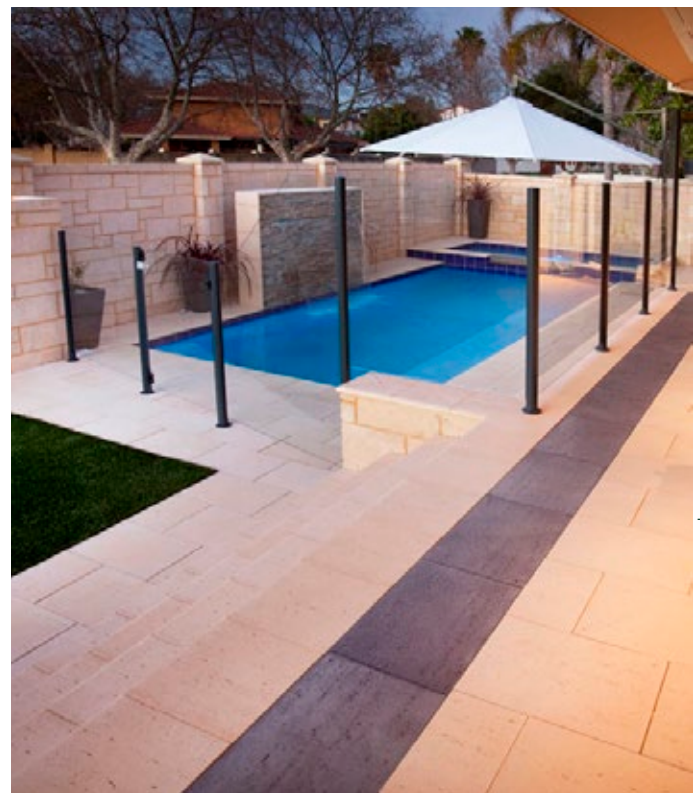

Colour range*

Beach

Charcoal

*Colours are an indication only and may differ

Sizes

525 x 350 x 40mm

525 x 350 x 60mm

Bullnose

350 x 350 x 40mm

Border

350 x 175 x 40mm

350 x 175 x 60mm

Limestone | Beach

Limestone | Beach with Charcoal border