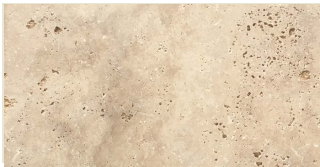

TRAVERTINE
PAVERS

Travertine | Super light

1800 191 131
australianpaving.com.au

TRAVERTINE PAVERS

Features

- Natural Travertine from Turkey
- Elegant, unique and timeless

Suitable for

- Indoor or outdoor
- Pool Safe
- Courtyards, entertaining areas and patios
- Garden paths, stepping stones and walkways

Colour range*

Medium light

Silver

Super light

*Colours are an indication only and may differ

French Pattern Sizes

406x610x30 mm

406x406x30mm

Pool Coping Sizes (bullnose and aris edge)

600 x 300 x 30mm single sided

600 x 300 x 30mm double sided

600 x 300 x 30mm triple sided

600 x 300 x 30mm external corner

600 x 300 x 30mm internal corner