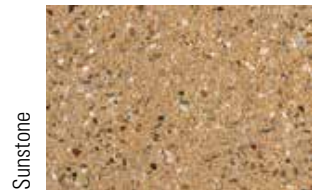

# ARCHITECTURAL DESIGNER MASONRY HONED

*Golden Glaze*

*River Gravel*

*\*Please refer to page 22-23 for all sizes.*

## *Designer Masonry Honed*

The honing process cuts the surface layer of the block to reveal the natural stone and aggregate within each block. The end result is a near polished, smooth surface texture which when used individually or combined with other surface textures or mortar colours, will assist in the visual appeal of contemporary designs.