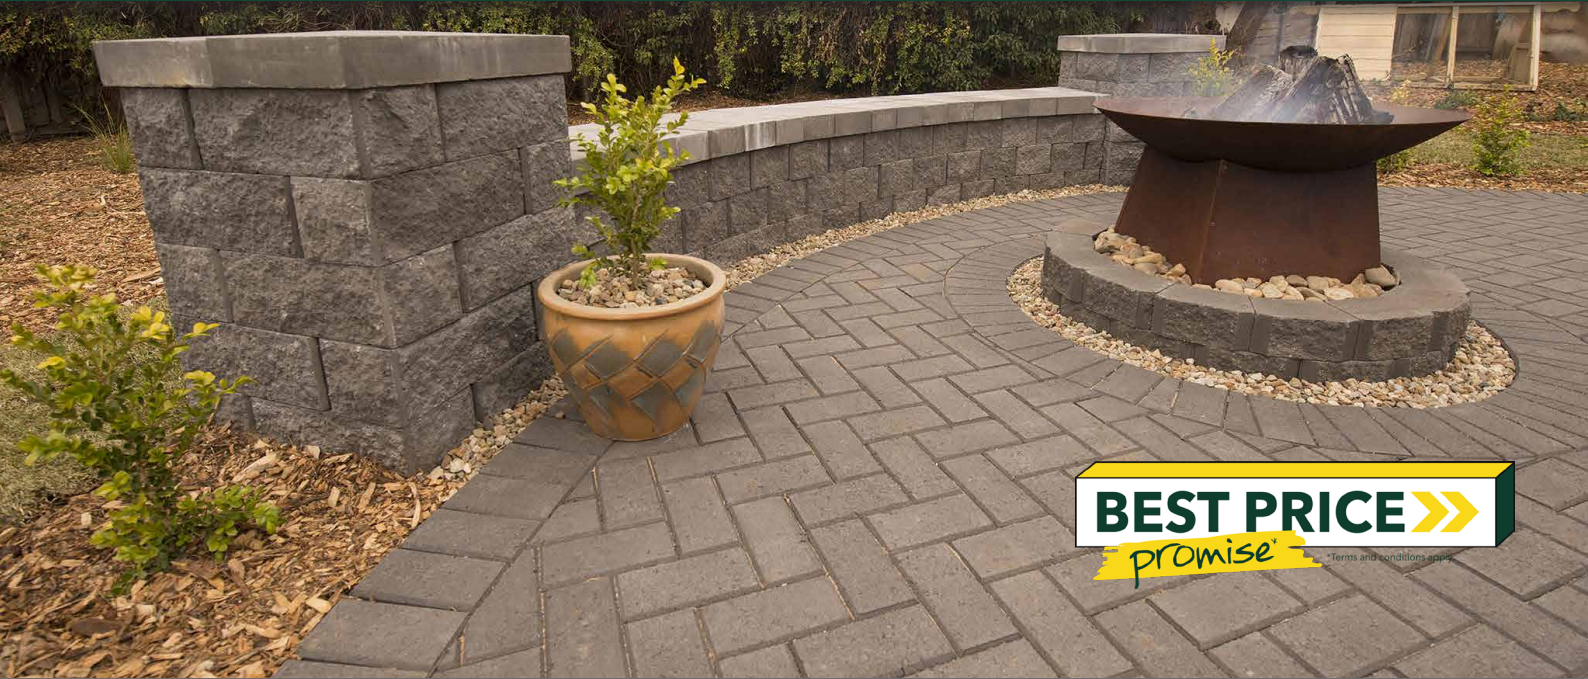

Concrete Pavers • Stone Pavers • Tiles • Garden Walls & Edging
Retaining Walls • Concrete Sleepers • Concrete Blocks • Wall Cladding

FEATURES

- Modern bevel on edges
- Brick shape paver to create patterns
- Lightweight and easy to lay
- Free samples available

SUITABLE FOR

- Driveways*
 - Patios and alfresco
 - Garden paths
 - Footpaths
- *Havenbrick® 50mm only*

Specifications	Size	No. per m ²	Weight per m ²	m ² per pallet
Havenbrick®	200 x 100 x 40mm	50	85kg	20
Havenbrick®	200 x 100 x 50mm	50	105kg	12.8

COLOUR RANGE*

Oatmeal

Sunstone

Charcoal

**Colours are an indication only. Always sight physical product colour samples before purchase.*